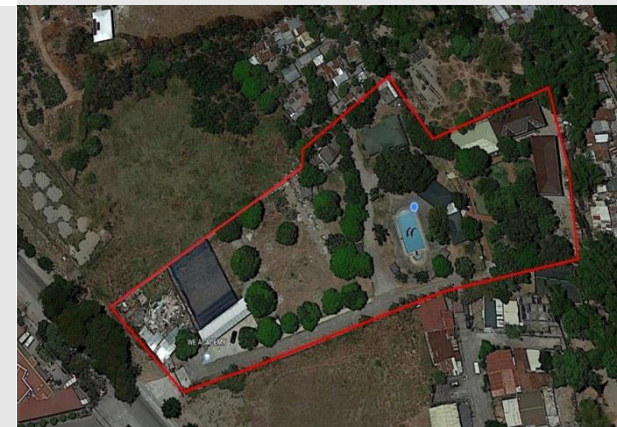

LOCATION

CLARK

CLARK is located 90km away from MANILA, the capital city (2 hours trip by car), it originally used as Asia's the biggest American Air force base. Currently, it has been changed into commercial international airport which connects to lots of other countries and cities

Also, CLARK is developed as Special Economic Zone. Many international firms and factories are now operating their business. WE ACADEMY is located 10km away (30 minutes trip by car) from Clark International Airport.

WE ACADEMY has as large as 1 hectare land with beautiful landscape that you can enjoy Philippines' true nature. WE ACADEMY provides the best learning and resting environment from nature friendly environment.